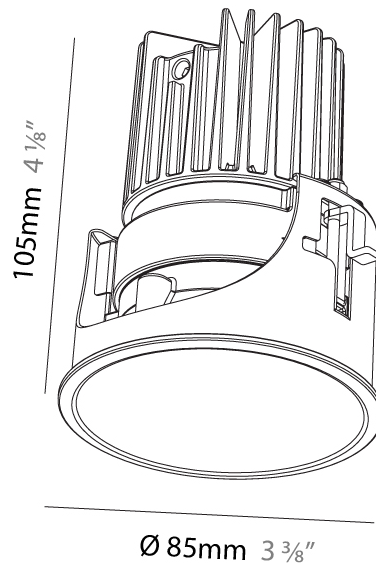

PHYSICAL

Aperture Sizes - Downlights: 3"
Shape: Round
Diameter (mm): 85
Diameter (in): 3 3/8
Height (mm): 105
Height (in): 4 1/8
Ceiling Thickness (mm): 5 - 30
Ceiling Thickness (in): 3/16 - 1 3/16
Min. Recessing Depth (mm): 110
Min. Recessing Depth (in): 4 5/16
Weight (kg): 0.322
Weight (lbs): 0.71
Installation Requirement: Non-insulated Ceiling only
Fixture Finish: SSR / BKV / CWI / CRY / HAB / UFT / ITA / RUA / FTG / MYG / LOD / PUS / FRO / FUP / KIA / POP / BLS / SPG / MEY / GOH / CHC / COM / ABZ / JAG / OBR / MOS / ROR
Fixture Material: Aluminum Die Cast
Cut-out Measurements: D = 80mm / 3 1/8"

ELECTRICAL

Lamp Type: LED (Zhaga Standard)
Input Wattage (W): 14.3
Total Output Wattage (W): 13
Dimming: Tri-Mode (Non-Dimming and Phase Dimming (120Vac only) and 0-10V Dimming)
Driver Included: No
Driver Location: Recessed Housing
Driver Type: Constant current - Universal
Driver Class: Class 2
Housing: See components
Input Voltage (V): 120 - 277
Constant Current (MA): 350

LED

Number of LEDs: 1
Color Temperature (°K): 2700 / 3000 / 3500 / 4000
Max. Delivered Lumen (lm): 880 / 920 / 960 / 990
Nominal Lumen (lm): 1304 / 1352 / 1421 / 1450
CRI: >90 CRI
Lamp Life (hrs): 50000

OPTICAL

Reflector°: 20 / 42 / 60
Adjustability: Fixed

RATINGS AND CERTIFICATIONS

Certified By: Certified for North American Standards
IP rating: IP65