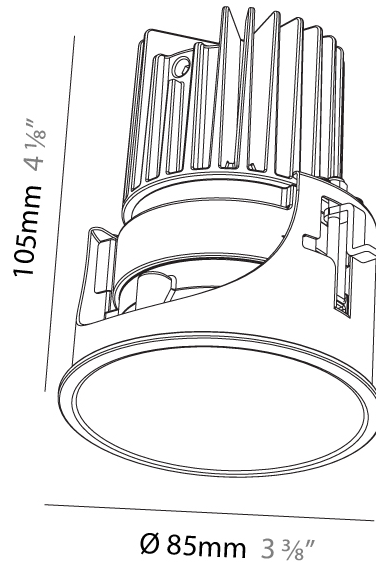

GENERAL

Series: Invader Standard
Subseries: Invader Standard
Partner: Prolicht
Division: Architectural
Installation: Recessed
Product Type: Downlight
Mounting Location: Ceiling
Light Distribution: Downlight

PHYSICAL

Aperture Sizes - Downlights: 3"
Shape: Round
Diameter (mm): 85
Diameter (in): 3 3/8
Height (mm): 105
Height (in): 4 1/8
Ceiling Thickness (mm): 5 - 30
Min. Recessing Depth (mm): 110
Min. Recessing Depth (in): 4 5/16
Weight (kg): 0.322
Weight (lbs): 0.71
Fixture Finish: SSR / BKV / CWI / CRY / HAB / UFT / ITA / RUA / FTG / MYG / LOD / PUS / FRO / FUP / KIA / POP / BLS / SPG / MEY / GOH / CHC / COM / ABZ / JAG / OBR / MOS / ROR
Fixture Material: Aluminum
Cut-out Measurements: Dia: 80mm 3 1/8"

ELECTRICAL

Lamp Type: LED (Zhaga Standard)
Input Wattage (W): 14.3
Total Output Wattage (W): 13
Dimming: Tri-Mode (Non-Dimming and Phase Dimming (120Vac only) and 0-10V Dimming)
Driver Included: No
Driver Location: Recessed Housing
Driver Type: Constant Current - Universal
Housing: See components
Input Voltage (V): 120 - 277
Constant Current (MA): 350

LED

Number of LEDs: 1
Color Temperature (°K): 2700 / 3000 / 3500 / 4000
Max. Delivered Lumen (lm): 870 / 910 / 951 / 970
Nominal Lumen (lm): 1304 / 1352 / 1421 / 1450
CRI: >90 CRI
Lamp Life (hrs): 50000

OPTICAL

Reflector°: 20 / 40 / 60

RATINGS AND CERTIFICATIONS

Certified By: Certified for North American Standards
IP rating: IP20