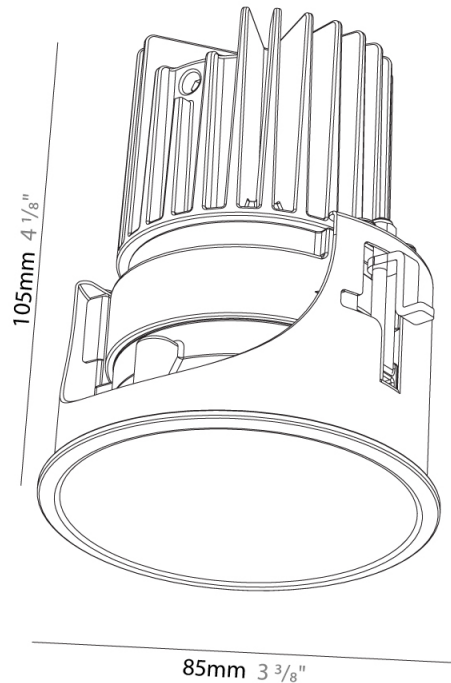

GENERAL

Series: Invader Standard
Partner: Prolicht
Division: Architectural
Installation: Recessed
Product Type: Downlight
Mounting Location: Ceiling
Light Distribution: Downlight

PHYSICAL

Aperture Sizes - Downlights: 3"
Shape: Round
Diameter (mm): 85
Diameter (in): 3 3/8
Height (mm): 105
Height (in): 4 1/8
Ceiling Thickness (mm): 5 - 30
Ceiling Thickness (in): 1/16 - 1 3/16
Min. Recessing Depth (mm): 110
Min. Recessing Depth (in): 4 5/16
Weight (kg): 0.319
Weight (lbs): 0.7
Fixture Finish: SSR / BKV / CWI / CRY / HAB / UFT / ITA / RUA / FTG / MYG / LOD / PUS / FRO / FUP / KIA / POP / BLS / SPG / MEY / GOH / CHC / COM / ABZ / JAG / OBR / MOS / ROR
Fixture Material: Aluminum Die Cast
Cut-out Measurements: D = 80mm / 3 1/8"

ELECTRICAL

Lamp Type: LED (Zhaga Standard)
Total Output Wattage (W): 15
Dimming: Dali Dimming
Driver Included: No
Driver Location: Recessed Housing
Housing: See components
Input Voltage (V): 120
Constant Current (MA): 350

LED

Number of LEDs: 1
Color Temperature (°K): Warm Dim
Max. Delivered Lumen (lm): 760
Nominal Lumen (lm): 1140
CRI: >90 CRI
Lamp Life (hrs): 50000

OPTICAL

Reflector: 20 / 40 / 60

RATINGS AND CERTIFICATIONS

Certified By: Certified for North American Standards
IP rating: IP20