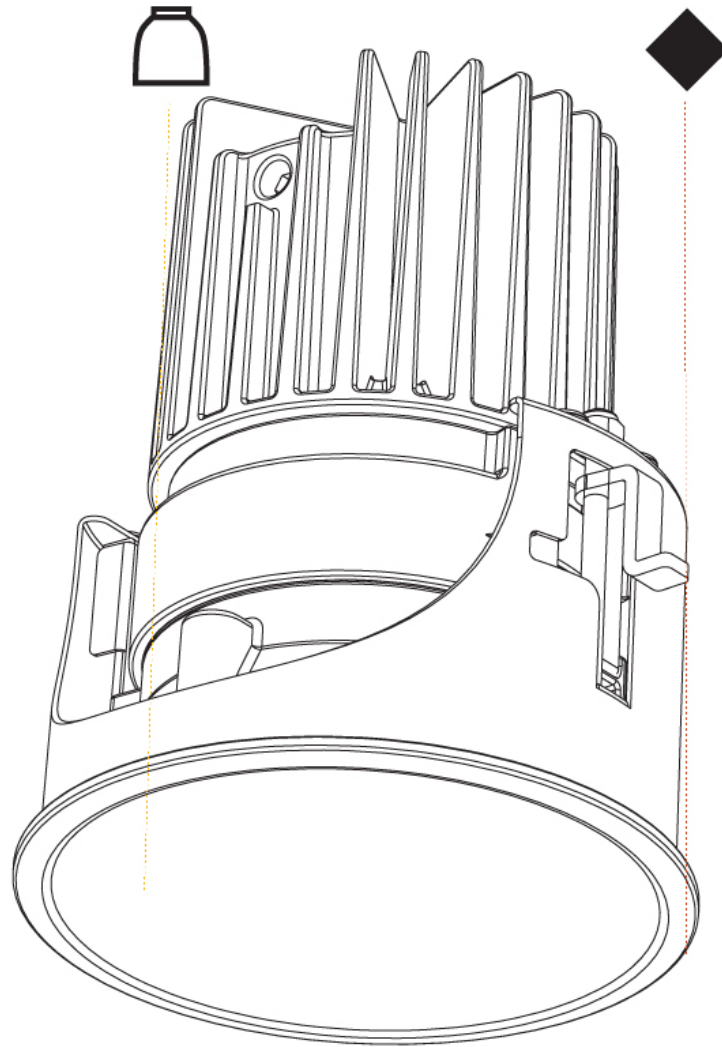

INVADER STANDARD RECESSED

A35538-

PROJECT	_____
TYPE	_____
SPECIFIER	_____
QUANTITY	_____
DATE	_____

A