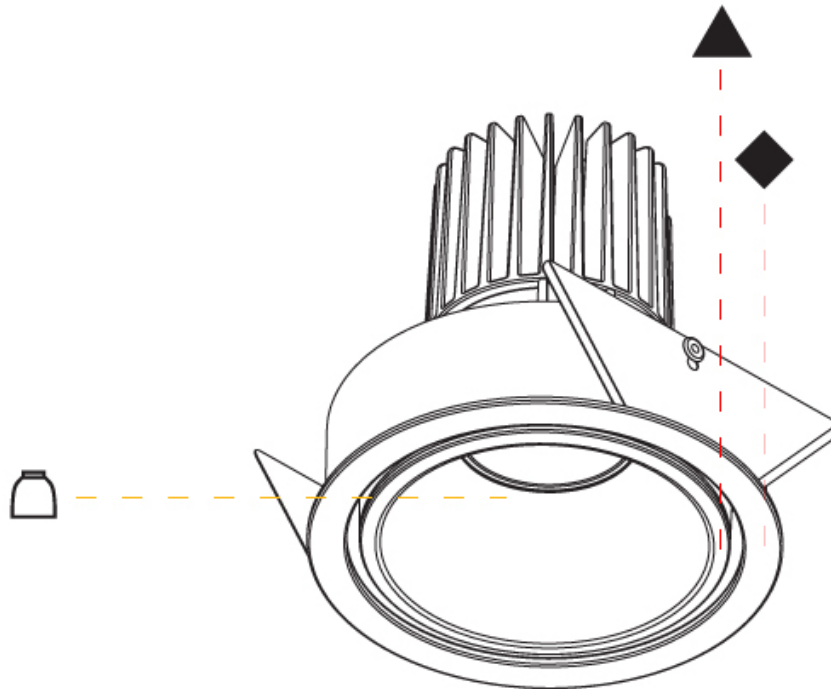

INVADER ADJUSTABLE RECESSED

A35601-

PROJECT	_____
TYPE	_____
SPECIFIER	_____
QUANTITY	_____
DATE	_____

A