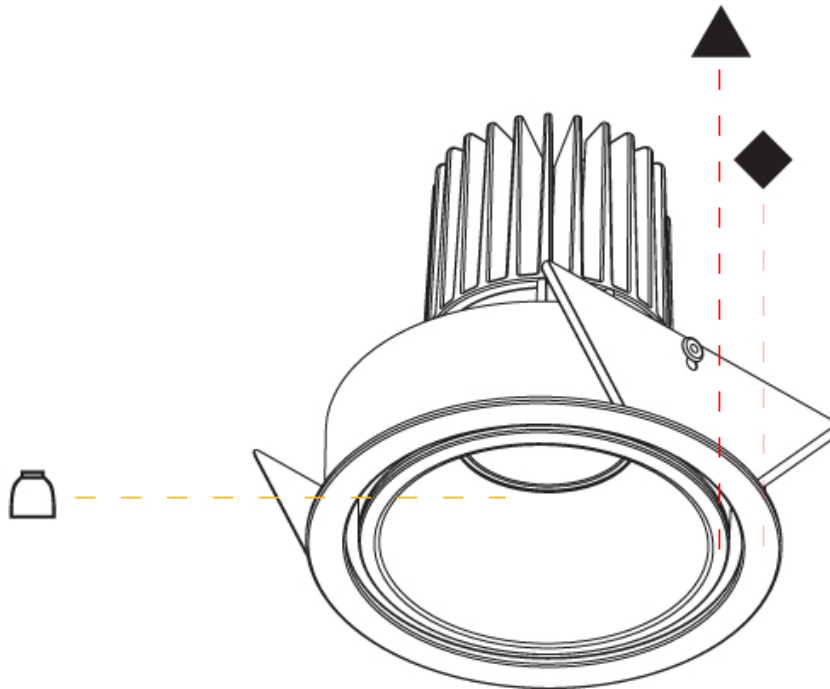

INVADER ADJUSTABLE RECESSED

A35539-

PROJECT	_____
TYPE	_____
SPECIFIER	_____
QUANTITY	_____
DATE	_____

A